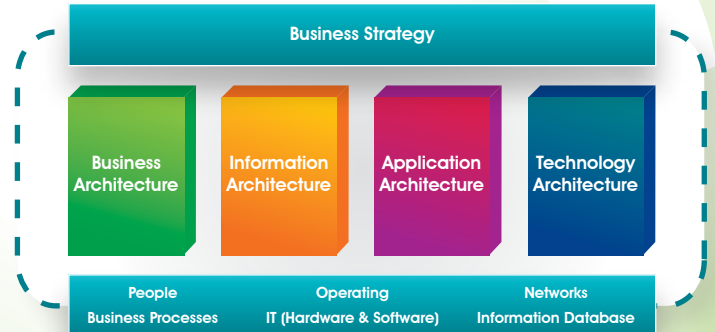

Quantum Architecture

A comprehensive **integration framework** that assists organizations to understand their own structures and processes, and how they work.

- Multi-Source, single repository architectural map
- Data collaboration modeling
- Pre-configured system and process models
- Embedded role-based Enterprise Performance Management, reporting, measurement

In creating an architected solution for your business, SYSPRO selects the components that best match your business needs, and because this is an architected solution, it encompasses both your current and future needs.

SYSPRO Quantum Architecture incorporates four different dimensions:

Based on industry standards and combined with leading technologies, the SYSPRO architects create the SYSPRO Solution Architecture that both enables and supports the various dimensions and needs of your business.

The Value

of SYSPRO Quantum Architecture

- ✓ **END-2-END ALIGNMENT** of **ALL ASPECTS** of **YOUR ORGANIZATION**
- ✓ Resulting in **VISIBILITY** and **VISUALIZATION** of **EACH LEVEL** of **ALL YOUR PROCESSES**
- ✓ Provides **YOU** with the ability to be **AGILE** and **INNOVATIVE** in delivering your brand
- ✓ A **SINGLE SOURCE** of the **TRUTH**