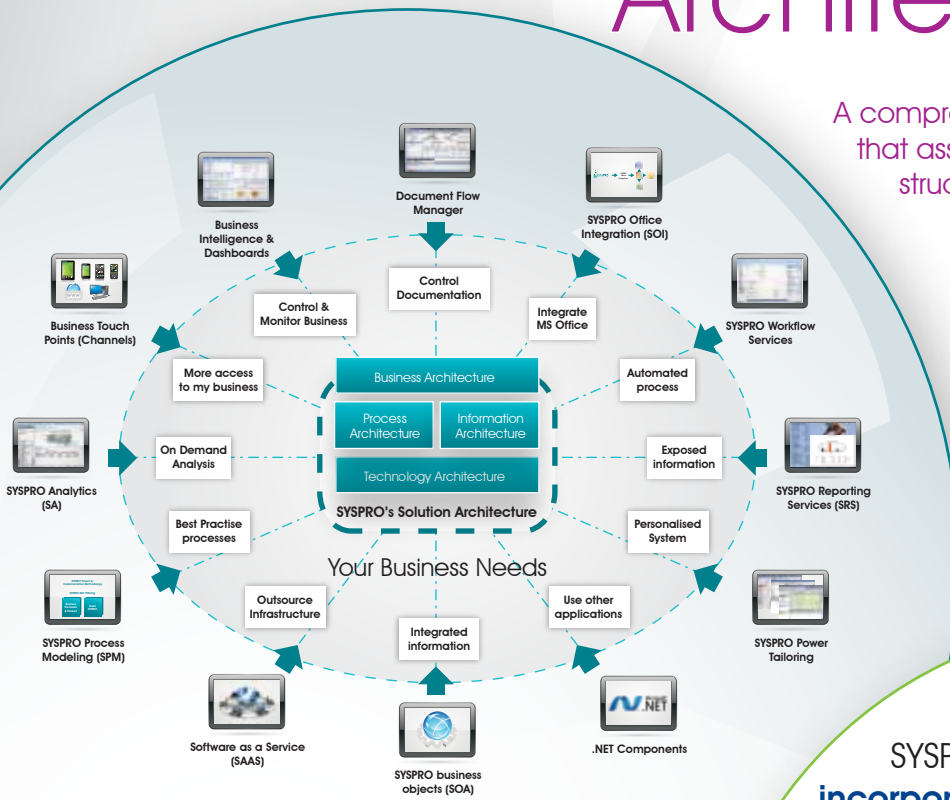

Quantum Architecture

A comprehensive **integration framework** that assists organizations to understand their own structures and processes, and how they work.

- Multi-Source, single repository architectural map
- Data collaboration modeling
- Pre-configured system and process models
- Embedded role-based Enterprise Performance Management, reporting, measurement

In creating an architected solution for your business, SYSPRO selects the components that best match your business needs, and because this is an architected solution, it encompasses both your current and future needs.

SYSPRO Quantum Architecture incorporates four different dimensions:

Based on industry standards and combined with leading technologies, the SYSPRO architects create the SYSPRO Solution Architecture that both enables and supports the various dimensions and needs of your business.

The Value

of SYSPRO Quantum Architecture

- ✓ **END-2-END ALIGNMENT** of **ALL ASPECTS** of **YOUR ORGANIZATION**
- ✓ Resulting in **VISIBILITY** and **VISUALIZATION** of **EACH LEVEL** of **ALL YOUR PROCESSES**
- ✓ Provides **YOU** with the ability to be **AGILE** and **INNOVATIVE** in delivering your brand
- ✓ A **SINGLE SOURCE** of the **TRUTH**